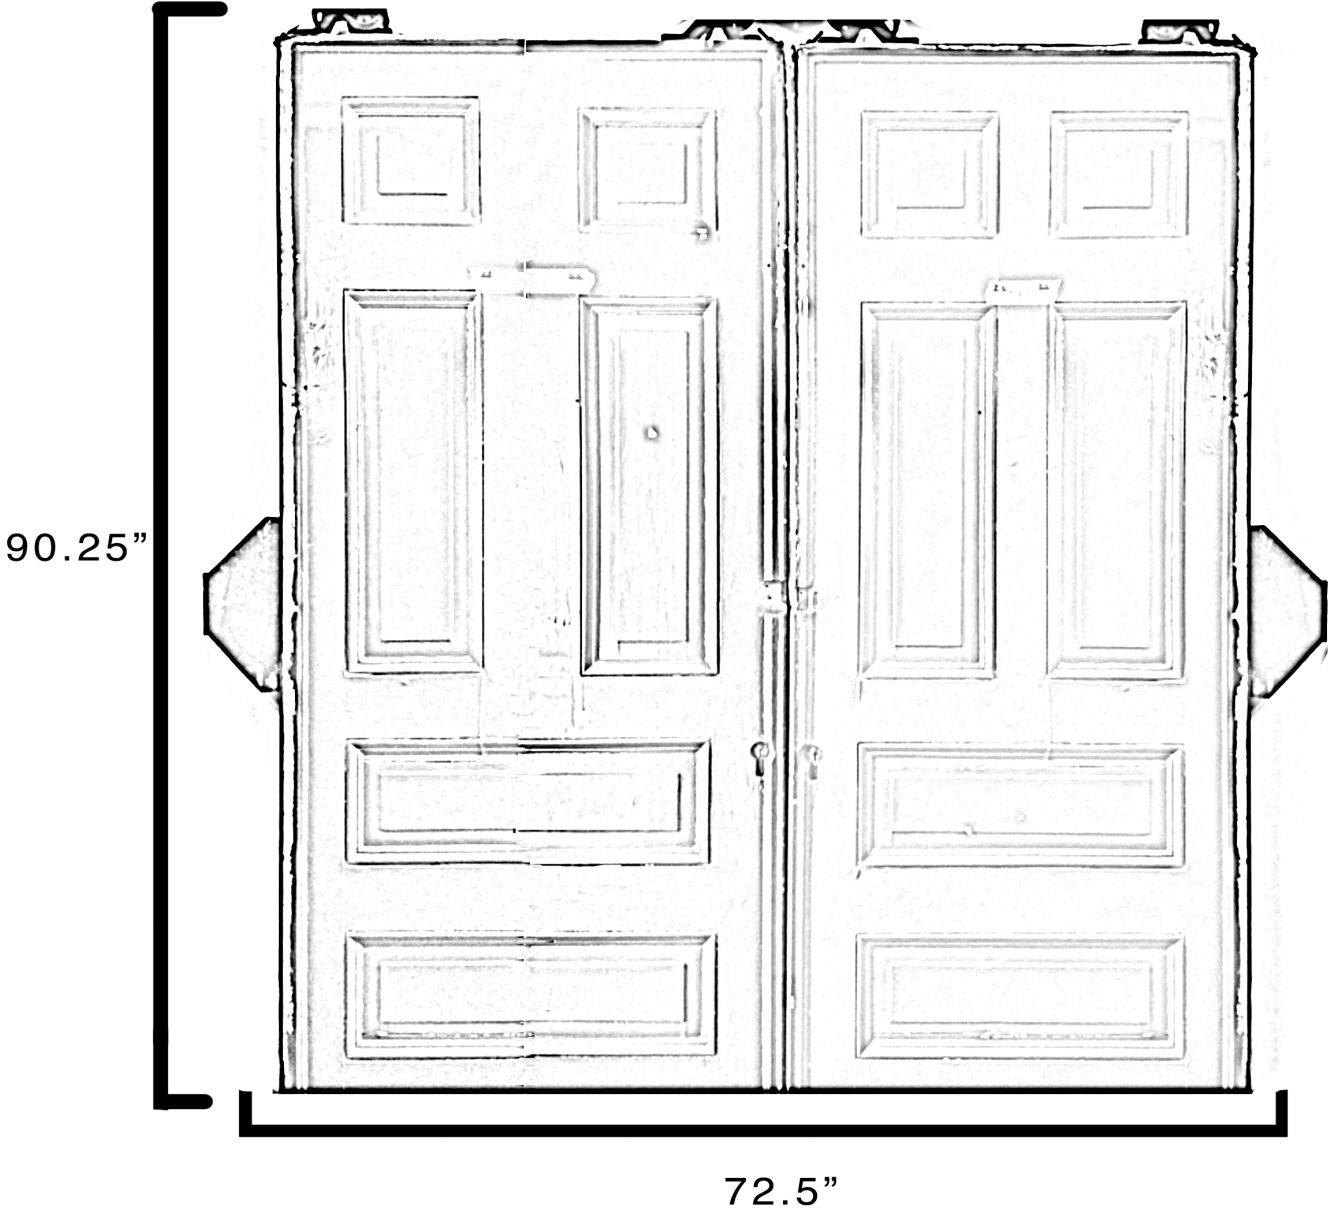

The Sanctuary Doors Project at Epiphany Center for the Arts
Information packet

Information and Rules

- Sanctuary doors measure 72.5" x 90.25"
- All mediums used in project must be non-toxic and suitable for indoor use
- No alterations of the door beyond priming and painting will be permitted
- Proposals for our Vintage Door Project must be completed on the pair of doors displayed in the Sanctuary (pictured above)